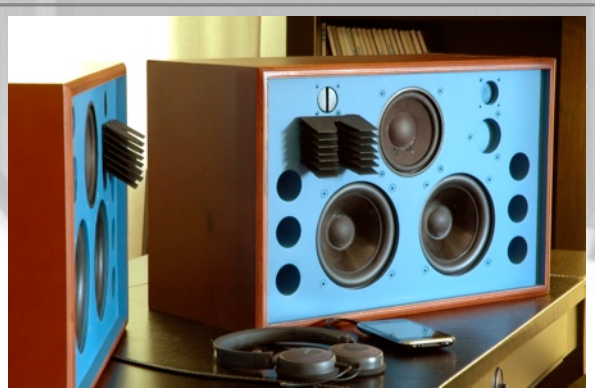

MACLEMMENTHORN

Like a '70

4350 Studio Monitor

LIKE A '70 - 4350 STUDIO MONITOR

MACLEMENTHORN LIKE A 4350 STUDIO MONITOR

Hi-End Like a '70 - 4350 Studio Monitor

Spec.

Frequency Responce: 65Hz - 20000Hz +/- 2dB