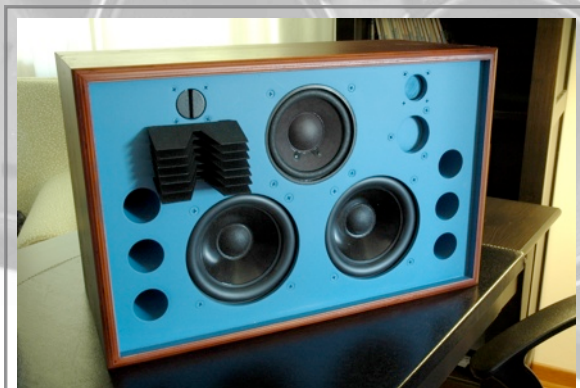

MACLEMMENTHORN

Like a '70

4350 Studio Monitor

LIKE A '70 - 4350 STUDIO MONITOR

MACLEMENTHORN LIKE A 4350 STUDIO MONITOR

Hi-End Like a '70 - 4350 Studio Monitor

Spec.

Frequency Responce: 65Hz - 20000Hz +/- 2dB

Sensibility: 88dB 1w/m

Min Power input: 20w

Max Power input: 150w

Low Unit: 2 x Maclementhorn MCHorn WD130001

Mid Unit: 1 x Maclementhorn MCHorn MD80001

High Unit: 1 x Maclementhorn MCHorn TD280001

Dimension: H x L x P - 280mm x 440mm x 250mm